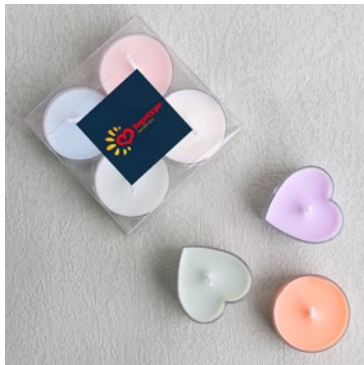

PCHC015

3 WK

8 WK

Tealight Candles

Color: Light blue, Light green, Orange, Pink, White, Purple, PMS

Product Size: 4x4cm

Material: Soy Wax

PCHC016